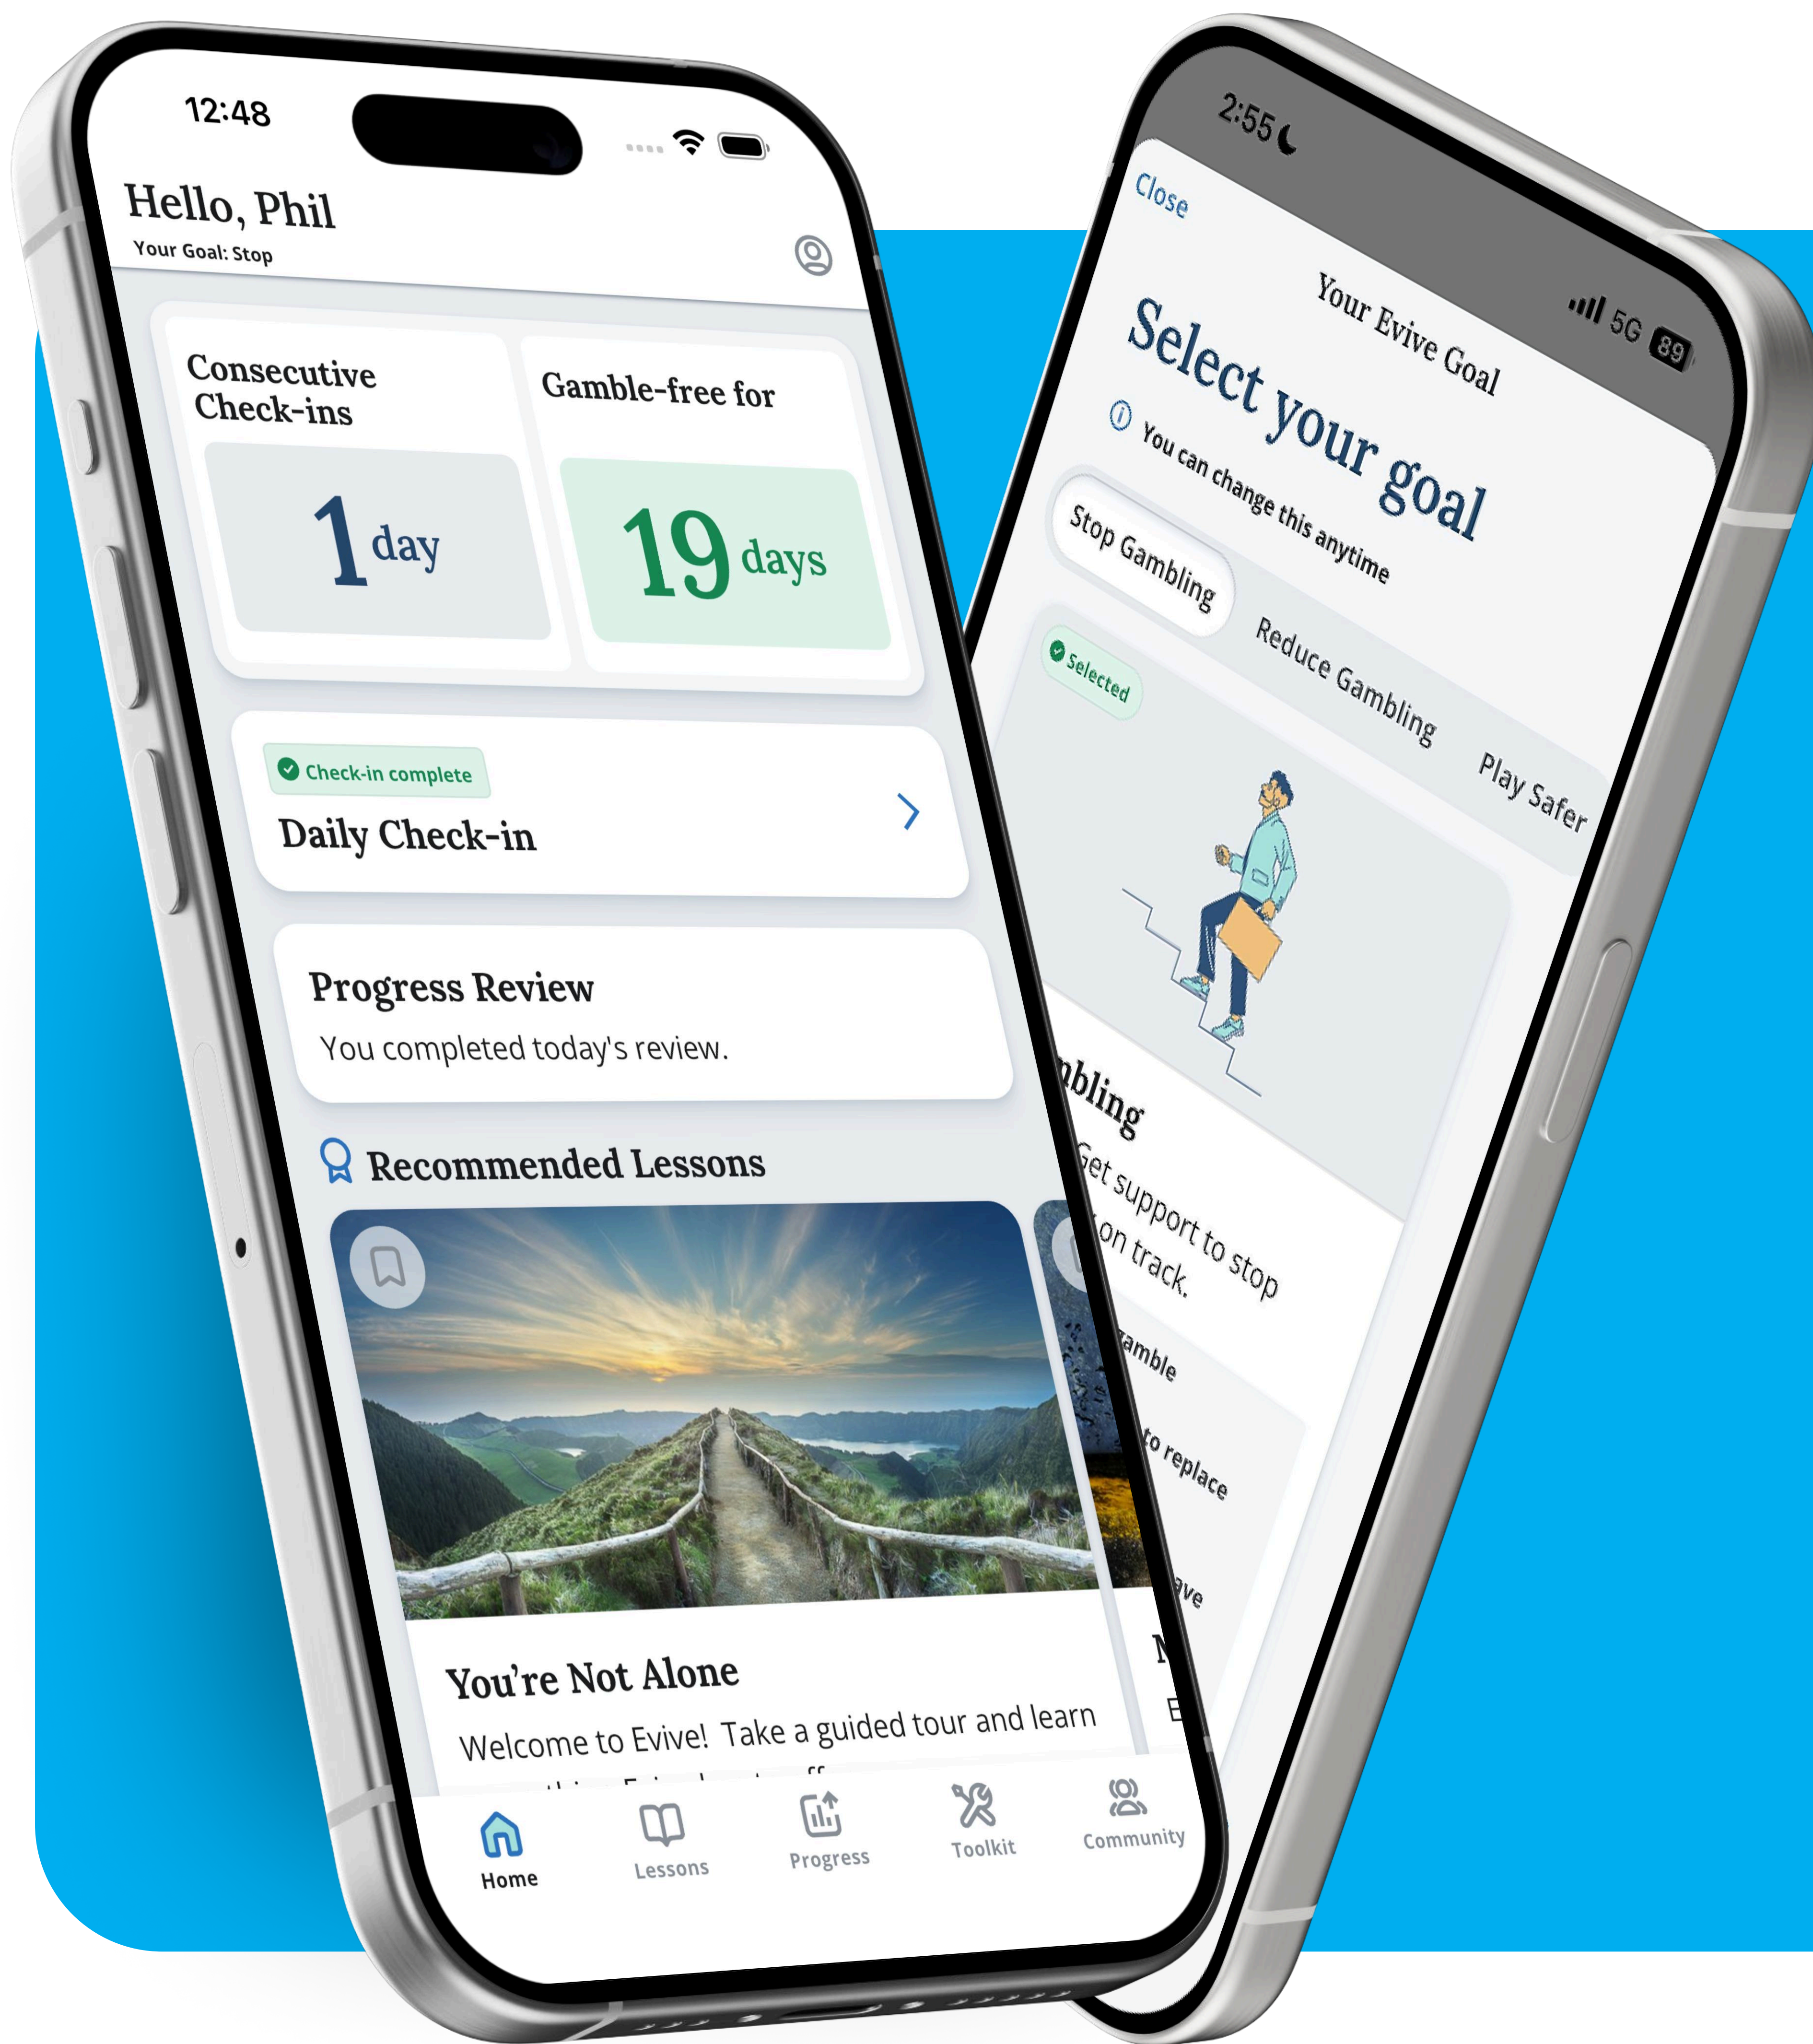

evive

Take Control of Your Gambling With Winning Resources That Support You on the Go

Manage Your Gambling

Find balance by setting limits, tracking progress, and building healthier gambling habits.

Stop Gambling

Ready to stop completely? Pair Illinois resources with a community that fits in your pocket.

Scan to download evive

To learn more, visit e.helpineil.org/evive